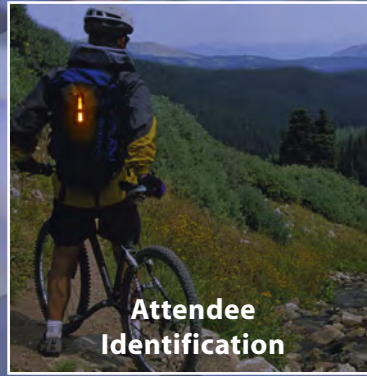

Cyalume is an ISO 9001 : 2000
Certified Manufacturer

Chemiluminescent Lighting Solutions

For the Safety of your Events

Non-toxic - Non-flammable - No Heat Sparks or Flames - 360° of Light - No batteries required

Your Event Safety
Light Partner

Safe cold light, always ready,
100% reliable, 100% maintenance free.

Product Features

- 360° of light
- many colours and duration available
- Waterproof, weatherproof, buoyant
- Visible up to one mile
- Non-toxic, non-flammable
- No heat, no sparks, no flames
- NO RISK