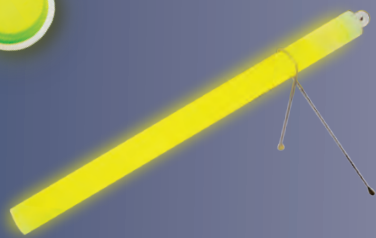

Cyalume is an ISO 9001 : 2000
Certified Manufacturer

Chemiluminescent Lighting Solutions

For the Safety of your Events

Non-toxic - Non-flammable - No Heat Sparks or Flames - 360° of Light - No batteries required

LumiSafe Ltd - lumisafe@btconnect.com - <http://www.lumisafe.co.uk>

CYALUME
Technologies

Cyalume Technologies SAS · France · +33 442 371 780 · info-europe@cyalume.com · www.cyalume.eu

SnapLight™

illuminate, Protect, Entertain

Your Event Safety
Light Partner

Safe cold light, always ready,
100% reliable, 100% maintenance free.

Product Features

- 360° of light
- many colours and duration available
- Waterproof, weatherproof, buoyant
- Visible up to one mile
- Non-toxic, non-flammable
- No heat, no sparks, no flames
- NO RISK