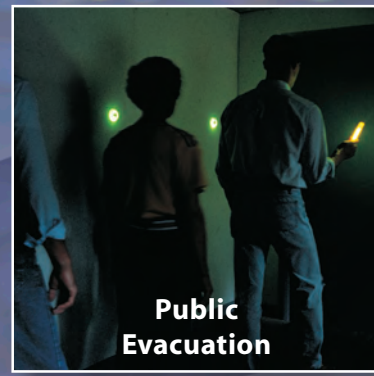

Cyalume is an ISO 9001 : 2000
Certified Manufacturer

Chemiluminescent Lighting Solutions

For the Safety of your Events

Non-toxic - Non-flammable - No Heat Sparks or Flames - 360° of Light - No batteries required

Your Event Safety
Light Partner

Safe cold light, always ready,
100% reliable, 100% maintenance free.

Product Features

- 360° of light
- many colours and duration available
- Waterproof, weatherproof, buoyant
- Visible up to one mile
- Non-toxic, non-flammable
- No heat, no sparks, no flames
- NO RISK